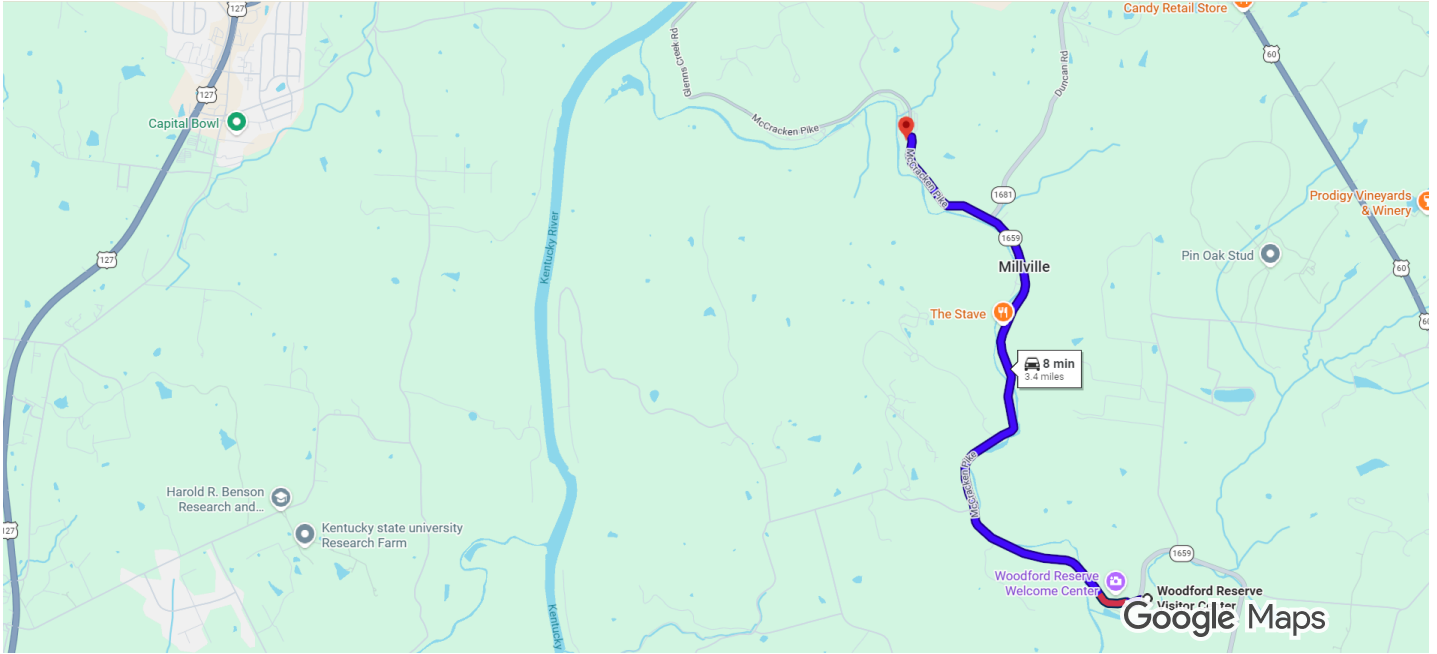

Woodford Reserve Visitor Center, 7855
McCracken Pike, Versailles, KY 40383 to Castle & Key Distillery, 4445
McCracken Pike, Frankfort, KY 40601

Drive 3.4 miles, 8 min

Imagery ©2026, Map data ©2026 2000 ft

⚠️ This route has restricted usage or private roads.
Woodford Reserve Visitor Center
7855 McCracken Pike, Versailles, KY 40383

- ↑ 1. Exit the parking lot
  _____ 390 ft
- ↪️ 2. Turn right toward KY-1659 N
  ⚠️ Restricted usage road
  _____ 92 ft
- ↶ 3. Turn left onto KY-1659 N
  i Destination will be on the left
  _____ 3.3 mi

Castle & Key Distillery
4445 McCracken Pike, Frankfort, KY 40601