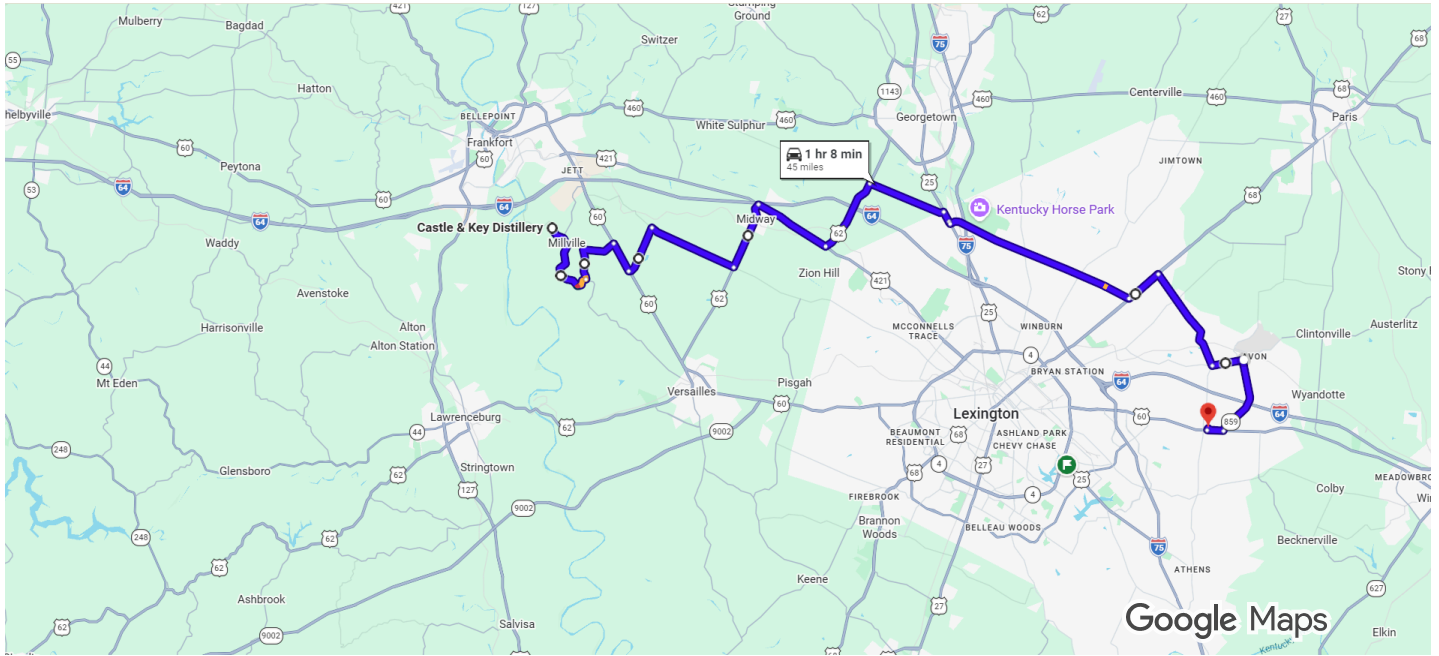

Follow N Cleveland Rd, Todds Rd and Hays Blvd to Delong Rd  
\_\_\_\_\_ 13 min (7.6 mi)

↪ 2. Turn right onto Winchester Rd  
\_\_\_\_\_ 0.2 mi

↶ 3. Turn left at the 1st cross street onto N Cleveland Rd  
\_\_\_\_\_ 2.6 mi

Drive 3.4 miles, 8 min

Imagery ©2026, Map data ©2026 2000 ft

**⚠️ This route has restricted usage or private roads.**  
**Woodford Reserve Visitor Center**  
7855 McCracken Pike, Versailles, KY 40383

- ↑ 1. Exit the parking lot  
\_\_\_\_\_ 390 ft
- ↪️ 2. Turn right toward KY-1659 N  
**⚠️ Restricted usage road**  
\_\_\_\_\_ 92 ft
- ↶ 3. Turn left onto KY-1659 N  
**i Destination will be on the left**  
\_\_\_\_\_ 3.3 mi

**Castle & Key Distillery**  
4445 McCracken Pike, Frankfort, KY 40601

Castle & Key Distillery, 4445 McCracken Drive 45.0 miles, 1 hr 8 min  
Pike, Frankfort, KY 40601 to Immanuel Baptist Church Winchester  
Road, 4451 Winchester Rd, Lexington, KY 40509

Imagery ©2026, Map data ©2026 Google 2 mi