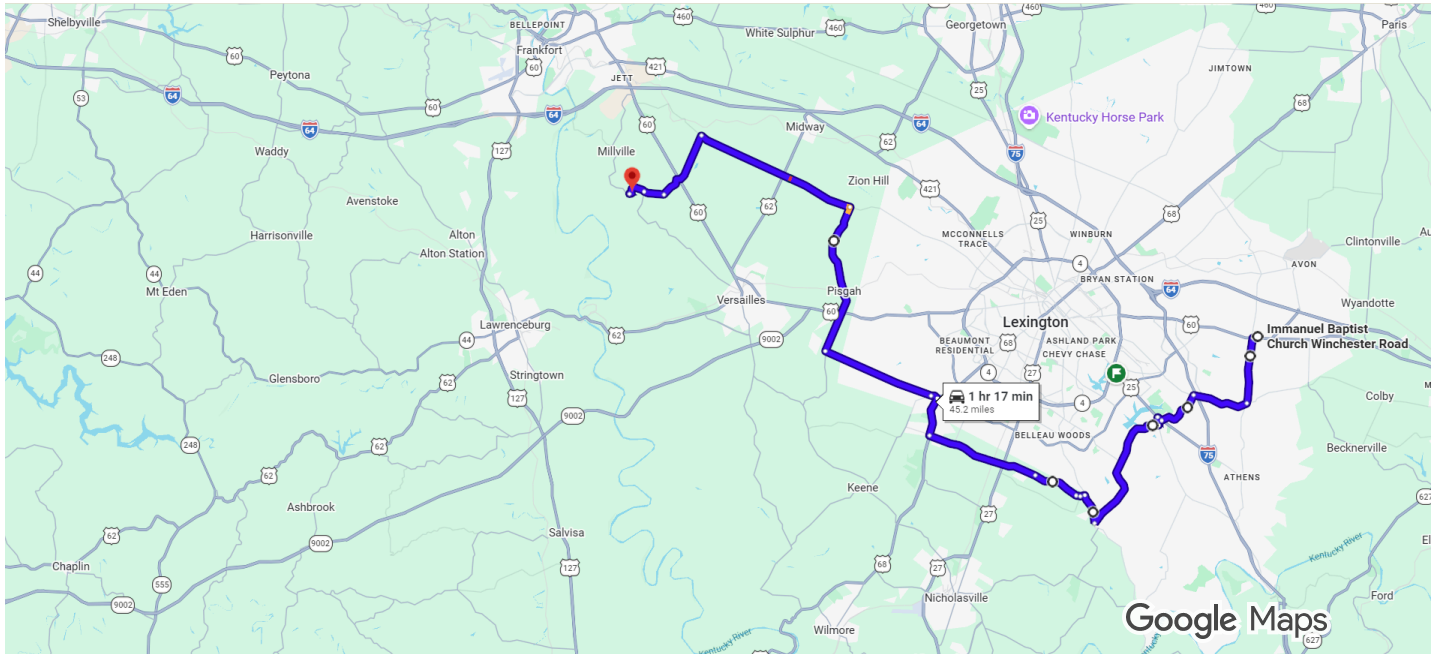

[Immanuel Baptist Church Winchester Road to Woodford Reserve Visitor Center - Google Maps.pdf](#)

[Woodford Reserve Visitor Center to Castle & Key Distillery - Google Maps.pdf](#)

[Castle & Key Distillery to Immanuel Baptist Church Winchester Road - Google Maps.pdf](#)

Immanuel Baptist Church Winchester Drive 45.2 miles, 1 hr 17 min  
Road, 4451 Winchester Rd, Lexington, KY 40509 to Woodford Reserve Visitor Center, 7855 McCracken Pike, Versailles, KY 40383

Imagery ©2026, Map data ©2026 Google 2 mi

Follow N Cleveland Rd, Todds Rd and Hays Blvd to Delong Rd  
\_\_\_\_\_ 13 min (7.6 mi)

↪ 2. Turn right onto Winchester Rd  
\_\_\_\_\_ 0.2 mi

↶ 3. Turn left at the 1st cross street onto N Cleveland Rd  
\_\_\_\_\_ 2.6 mi

➤ 8. Turn right onto Delong Rd  
9 min (5.5 mi)

**Take E Brannon Rd, Military Pike, KY-1967 and KY-1681 W to Steele Rd in Woodford County**

➤ 9. Turn right onto KY-1974 N/Tates Creek Rd  
1.2 mi

↶ 10. Turn left onto KY-1980  
0.2 mi